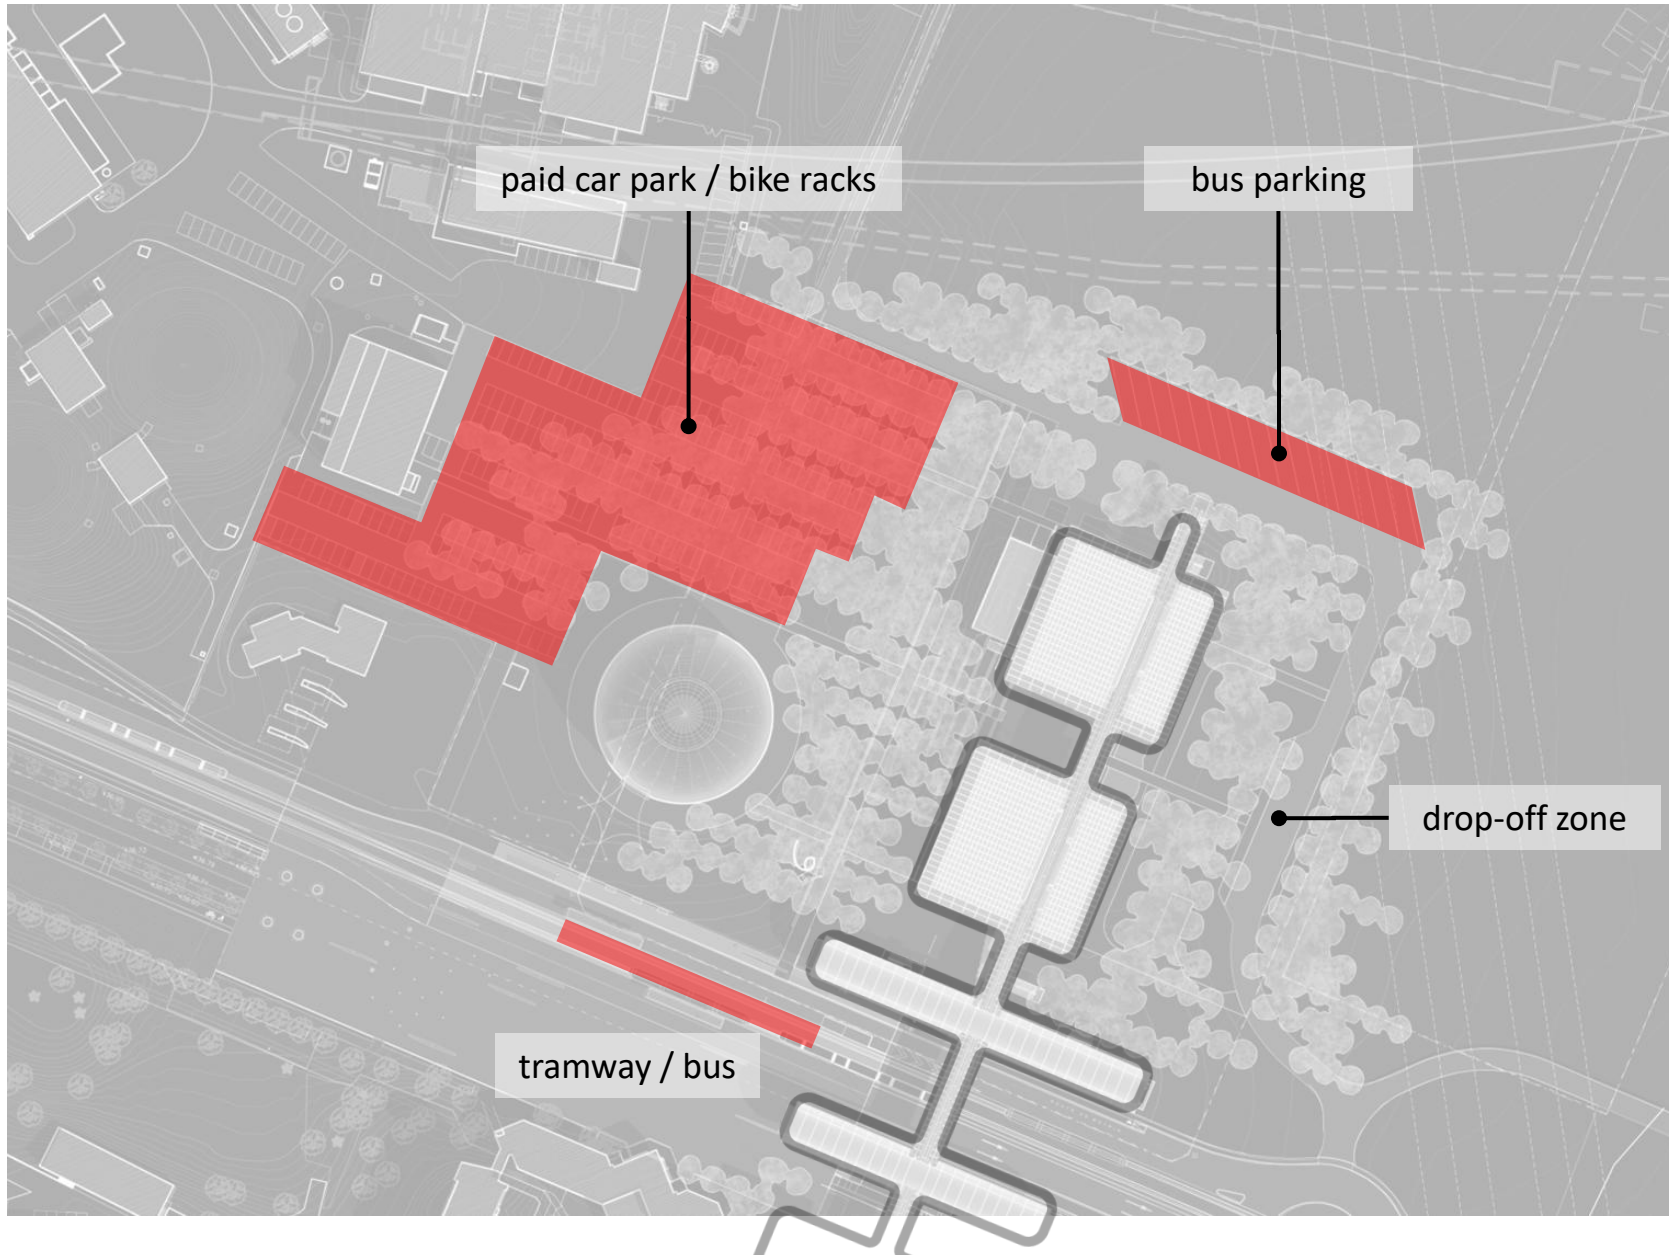

Globe 1

up to 250 seats
or flat space
300 m²

SG BC or B+C

up to 396 seats
in 1 or 2 auditoriums
or flat space(s)
280 m²

SG ABC

Up to 800 seats
or flat space(s)
673 m²

SCIENCE GATEWAY CAMPUS SPACES WITH CATERING

SG ABC
flat space
673 m²

SG A+BC
up to 350 seats
+ flat space
280 m²

SG A+B+C
350 seats
+ flat space
2x 140 m²

SG A+BC or A+B+C
up to 396 seats
in 1 or 2 auditoriums
+ flat space
385 m²

SCIENCE GATEWAY CAMPUS CAPACITIES

Spaces		Theatre Capacity (up to)	Cocktail capacity (up to)	Dinner Capacity (up to)
	SG A	350	350	150
	SG B or SG C	198	130	70
	SG BC or SG B+C	396	280	130
	SG ABC or SG A+B+C	800	600	280
	Globe 1 or Globe 0	250 (level 1)	300	140
	Globe 1+0	250 (level 1)	300+300	140+140
	SG ABC + Globe 1+0	800+250(+250)	600+300+300	280+140+140