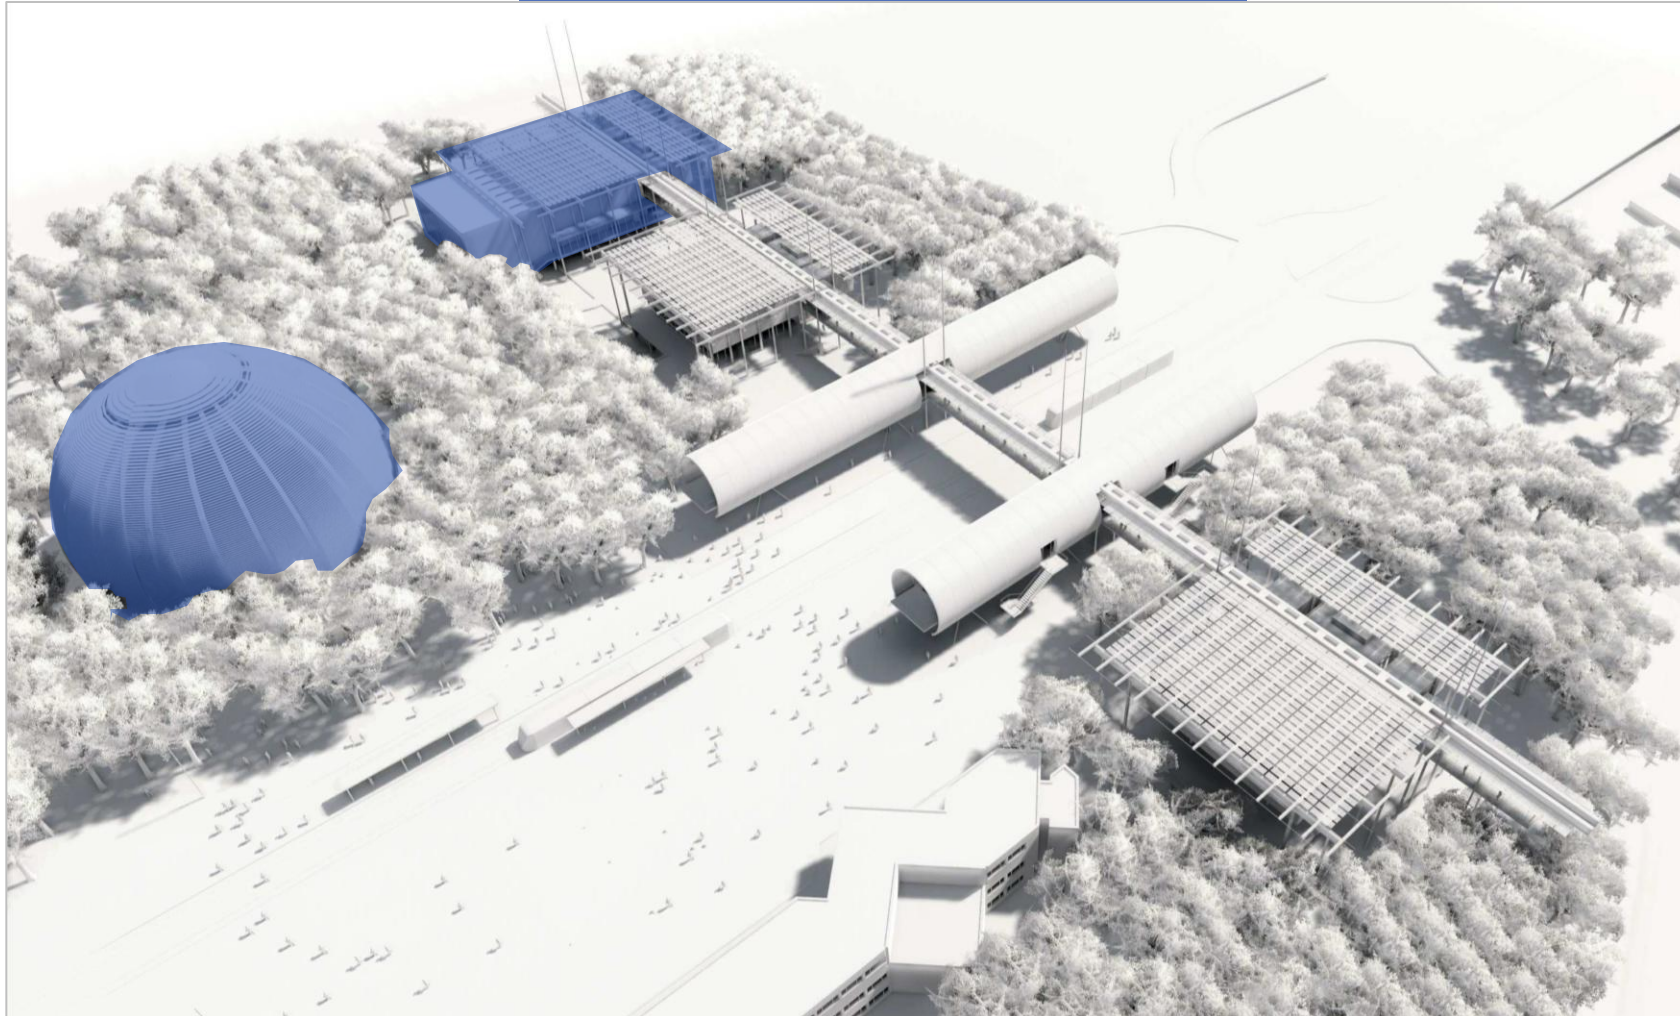

TWO UNIQUE EVENT SPACES

Science Gateway Auditorium and Globe of Science and Innovation are available for private events at CERN.

An opportunity to welcome your guests in unique and fascinating buildings, emphasise your commitment to sustainable development and involved in one of the most ground-breaking aspects of research.